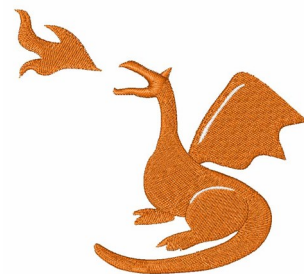

**Name:** Dragon Breathing Fire Machine  
Embroidery Design

**SKU:** WD02-JLA\_A000506A

**Brand:** Windmill Designs

**Unique Colors:** 13 (2 color Stops)