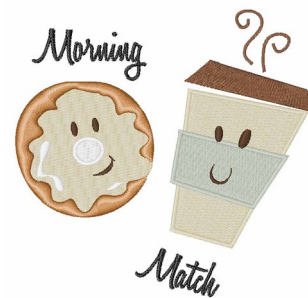

Name: Morning Match Machine Embroidery Design

SKU: WD02-JLA_A000504C

Brand: Windmill Designs

Unique Colors: 13 (8 color Stops)

Unique Colors

	Color Name (Color Code)	Manufacturer - Type
	Super White (1001) [No Color Selected]	madeira - rayon
	Dusty Lilac (1263) [No Color Selected]	madeira - rayon
	Crocus (286)	Exquisite - Polyester 1000m

Complete Color Sequence

#		Color Name (Color Code)	Manufacturer - Type
1		Super White (1001) [No Color Selected]	madeira - rayon
2		Super White (1001) [No Color Selected]	madeira - rayon
3		Crocus (286)	Exquisite - Polyester 1000m