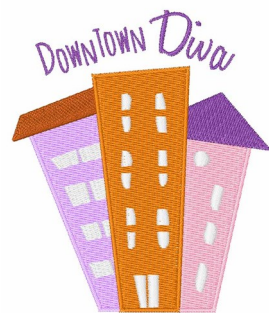

Name: Downtown Diva Machine Embroidery Design

SKU: WD02-JLA_A000503C

Brand: Windmill Designs

Unique Colors: 13 (8 color Stops)

Unique Colors

	Color Name (Color Code)	Manufacturer - Type
	Super White (1001) [No Color Selected]	madeira - rayon
	Dusty Lilac (1263) [No Color Selected]	madeira - rayon
	Crocus (286)	Exquisite - Polyester 1000m

Complete Color Sequence

#		Color Name (Color Code)	Manufacturer - Type
1		Super White (1001) [No Color Selected]	madeira - rayon
2		Super White (1001) [No Color Selected]	madeira - rayon
3		Crocus (286)	Exquisite - Polyester 1000m