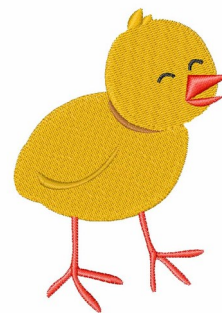

Name: Baby Birdy Machine Embroidery Design

SKU: WD02-JLA_A000502B

Brand: Windmill Designs

Unique Colors: 13 (5 color Stops)

Unique Colors

	Color Name (Color Code)	Manufacturer - Type
	Super White (1001) [No Color Selected]	madeira - rayon
	Dusty Lilac (1263) [No Color Selected]	madeira - rayon
	Crocus (286)	Exquisite - Polyester 1000m

Complete Color Sequence

#		Color Name (Color Code)	Manufacturer - Type
1		Super White (1001) [No Color Selected]	madeira - rayon
2		Super White (1001) [No Color Selected]	madeira - rayon
3		Crocus (286)	Exquisite - Polyester 1000m