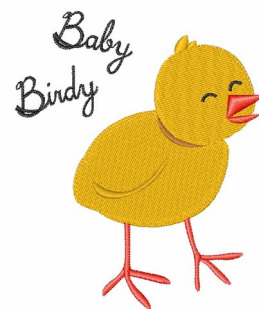

Name: Baby Birdy Machine Embroidery Design

SKU: WD02-JLA_A000502A

Brand: Windmill Designs

Unique Colors: 13 (6 color Stops)

Unique Colors

	Color Name (Color Code)	Manufacturer - Type
	Super White (1001) [No Color Selected]	madeira - rayon
	Dusty Lilac (1263) [No Color Selected]	madeira - rayon
	Crocus (286)	Exquisite - Polyester 1000m