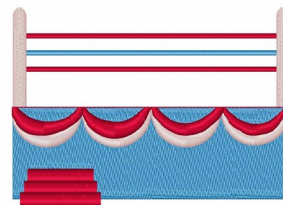

**Name:** Boxing Ring Machine Embroidery Design

**SKU:** WD02-JLA\_A000500A

**Brand:** Windmill Designs

**Unique Colors:** 13 (6 color Stops)

## Unique Colors

	<b>Color Name (Color Code)</b>	<b>Manufacturer - Type</b>
	Super White (1001) [No Color Selected]	madeira - rayon
	Dusty Lilac (1263) [No Color Selected]	madeira - rayon
	Crocus (286)	Exquisite - Polyester 1000m

# Complete Color Sequence

#		Color Name (Color Code)	Manufacturer - Type
1		Super White (1001) [No Color Selected]	madeira - rayon
2		Super White (1001) [No Color Selected]	madeira - rayon
3		Crocus (286)	Exquisite - Polyester 1000m