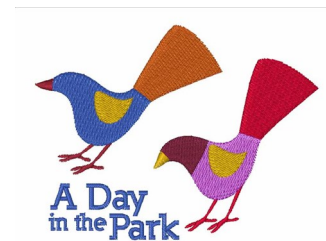

**Name:** Day In Park Machine Embroidery Design

**SKU:** WD02-JLA\_A000499A

**Brand:** Windmill Designs

**Unique Colors:** 13 (9 color Stops)