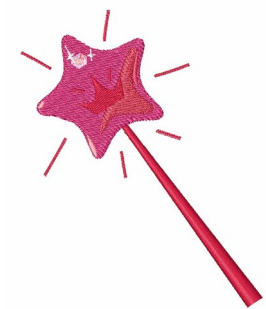

Name: Fairy Wand Machine Embroidery Design

SKU: WD02-JLA_A000495A

Brand: Windmill Designs

Unique Colors: 13 (7 color Stops)

Unique Colors

	Color Name (Color Code)	Manufacturer - Type
	Super White (1001) [No Color Selected]	madeira - rayon
	Dusty Lilac (1263) [No Color Selected]	madeira - rayon
	Crocus (286)	Exquisite - Polyester 1000m

Complete Color Sequence

#		Color Name (Color Code)	Manufacturer - Type
1		Super White (1001) [No Color Selected]	madeira - rayon
2		Super White (1001) [No Color Selected]	madeira - rayon
3		Crocus (286)	Exquisite - Polyester 1000m