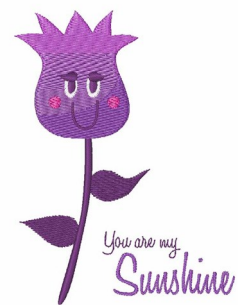

Name: My Sunshine Machine Embroidery Design

SKU: WD02-JLA_A000492C

Brand: Windmill Designs

Unique Colors: 13 (10 color Stops)

Unique Colors

	Color Name (Color Code)	Manufacturer - Type
	Super White (1001) [No Color Selected]	madeira - rayon
	Dusty Lilac (1263) [No Color Selected]	madeira - rayon
	Crocus (286)	Exquisite - Polyester 1000m