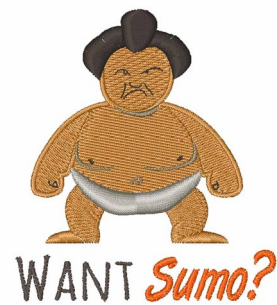

Name: Want Sumo Machine Embroidery Design

SKU: WD02-JLA_A000490D

Brand: Windmill Designs

Unique Colors: 13 (6 color Stops)

Unique Colors

	Color Name (Color Code)	Manufacturer - Type
	Super White (1001) [No Color Selected]	madeira - rayon
	Dusty Lilac (1263) [No Color Selected]	madeira - rayon
	Crocus (286)	Exquisite - Polyester 1000m