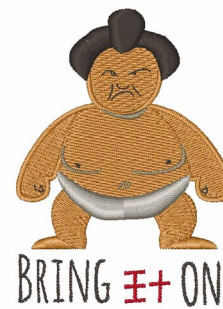

Name: Bring It On Machine Embroidery Design

SKU: WD02-JLA_A000490C

Brand: Windmill Designs

Unique Colors: 13 (5 color Stops)

Unique Colors

	Color Name (Color Code)	Manufacturer - Type
	Super White (1001) [No Color Selected]	madeira - rayon
	Dusty Lilac (1263) [No Color Selected]	madeira - rayon
	Crocus (286)	Exquisite - Polyester 1000m

Complete Color Sequence

#		Color Name (Color Code)	Manufacturer - Type
1		Super White (1001) [No Color Selected]	madeira - rayon
2		Super White (1001) [No Color Selected]	madeira - rayon
3		Crocus (286)	Exquisite - Polyester 1000m