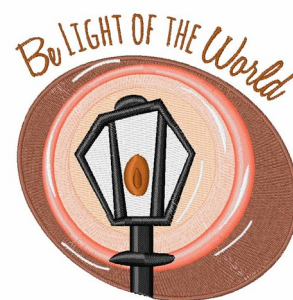

**Name:** Light Of World Machine Embroidery Design

**SKU:** WD02-JLA\_A000488B

**Brand:** Windmill Designs

**Unique Colors:** 13 (9 color Stops)