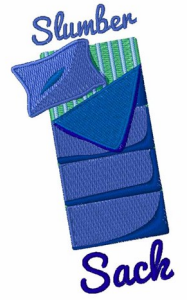

Name: Slumber Sack

SKU: WD02-JLA_A000483D

Brand: Windmill Designs

Unique Colors: 13 (13 color Stops)

Unique Colors

	Color Name (Color Code)	Manufacturer - Type
	Super White (1001) [No Color Selected]	madeira - rayon
	Dusty Lilac (1263) [No Color Selected]	madeira - rayon
	Crocus (286)	Exquisite - Polyester 1000m

Complete Color Sequence

#		Color Name (Color Code)	Manufacturer - Type
1		Super White (1001) [No Color Selected]	madeira - rayon
2		Super White (1001) [No Color Selected]	madeira - rayon
3		Crocus (286)	Exquisite - Polyester 1000m