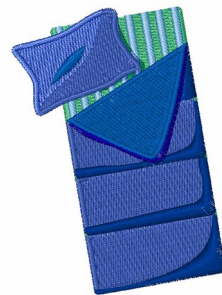

Name: Sleeping Bag Machine Embroidery Design

SKU: WD02-JLA_A000483A

Brand: Windmill Designs

Unique Colors: 13 (11 color Stops)

Unique Colors

	Color Name (Color Code)	Manufacturer - Type
	Super White (1001) [No Color Selected]	madeira - rayon
	Dusty Lilac (1263) [No Color Selected]	madeira - rayon
	Crocus (286)	Exquisite - Polyester 1000m

Complete Color Sequence

#		Color Name (Color Code)	Manufacturer - Type
1		Super White (1001) [No Color Selected]	madeira - rayon
2		Super White (1001) [No Color Selected]	madeira - rayon
3		Crocus (286)	Exquisite - Polyester 1000m