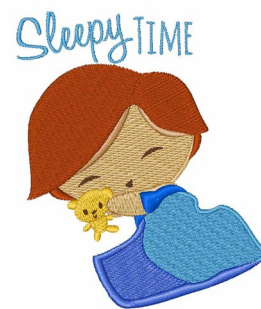

**Name:** Sleepy Time Machine Embroidery Design

**SKU:** WD02-JLA\_A000472C

**Brand:** Windmill Designs

**Unique Colors:** 13 (9 color Stops)