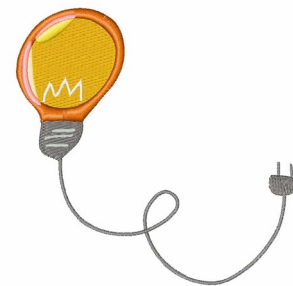

Name: Light Bulb Machine Embroidery Design

SKU: WD02-JLA_A000462A

Brand: Windmill Designs

Unique Colors: 13 (8 color Stops)

Unique Colors

	Color Name (Color Code)	Manufacturer - Type
	Super White (1001) [No Color Selected]	madeira - rayon
	Dusty Lilac (1263) [No Color Selected]	madeira - rayon
	Crocus (286)	Exquisite - Polyester 1000m

Complete Color Sequence

#		Color Name (Color Code)	Manufacturer - Type
1		Super White (1001) [No Color Selected]	madeira - rayon
2		Super White (1001) [No Color Selected]	madeira - rayon
3		Crocus (286)	Exquisite - Polyester 1000m