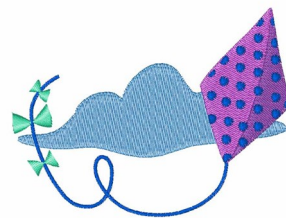

Name: Kite In Cloud

SKU: WD02-JLA_A000460A

Brand: Windmill Designs

Unique Colors: 13 (5 color Stops)

Unique Colors

	Color Name (Color Code)	Manufacturer - Type
	Super White (1001) [No Color Selected]	madeira - rayon
	Dusty Lilac (1263) [No Color Selected]	madeira - rayon
	Crocus (286)	Exquisite - Polyester 1000m

Complete Color Sequence

#		Color Name (Color Code)	Manufacturer - Type
1		Super White (1001) [No Color Selected]	madeira - rayon
2		Super White (1001) [No Color Selected]	madeira - rayon
3		Crocus (286)	Exquisite - Polyester 1000m