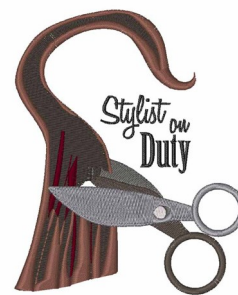

Name: Stylist On Duty Machine Embroidery Design

SKU: WD02-JLA_A000452D

Brand: Windmill Designs

Unique Colors: 13 (8 color Stops)

Unique Colors

	Color Name (Color Code)	Manufacturer - Type
	Super White (1001) [No Color Selected]	madeira - rayon
	Dusty Lilac (1263) [No Color Selected]	madeira - rayon
	Crocus (286)	Exquisite - Polyester 1000m