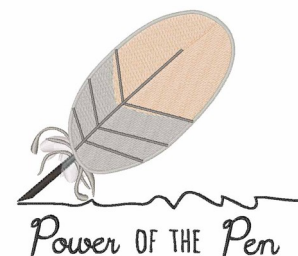

**Name:** Power Of Pen Machine Embroidery Design

**SKU:** WD02-JLA\_A000443C

**Brand:** Windmill Designs

**Unique Colors:** 13 (10 color Stops)