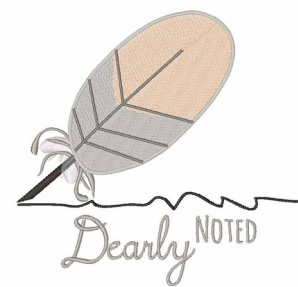

**Name:** Dearly Noted Machine Embroidery Design

**SKU:** WD02-JLA\_A000443B

**Brand:** Windmill Designs

**Unique Colors:** 13 (10 color Stops)

## Unique Colors

	<b>Color Name (Color Code)</b>	<b>Manufacturer - Type</b>
	Super White (1001) [No Color Selected]	madeira - rayon
	Dusty Lilac (1263) [No Color Selected]	madeira - rayon
	Crocus (286)	Exquisite - Polyester 1000m