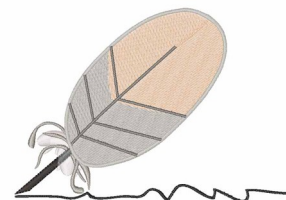

**Name:** Feather Quill Machine Embroidery Design

**SKU:** WD02-JLA\_A000443A

**Brand:** Windmill Designs

**Unique Colors:** 13 (9 color Stops)

## Unique Colors

	<b>Color Name (Color Code)</b>	<b>Manufacturer - Type</b>
	Super White (1001) [No Color Selected]	madeira - rayon
	Dusty Lilac (1263) [No Color Selected]	madeira - rayon
	Crocus (286)	Exquisite - Polyester 1000m

# Complete Color Sequence

#		Color Name (Color Code)	Manufacturer - Type
1		Super White (1001) [No Color Selected]	madeira - rayon
2		Super White (1001) [No Color Selected]	madeira - rayon
3		Crocus (286)	Exquisite - Polyester 1000m