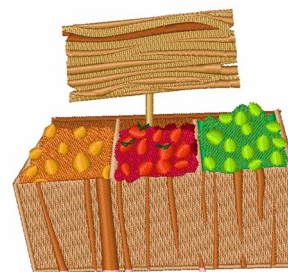

Name: Veetable Stand

SKU: WD02-JLA_A000441B

Brand: Windmill Designs

Unique Colors: 13 (16 color Stops)

Unique Colors

	Color Name (Color Code)	Manufacturer - Type
	Super White (1001) [No Color Selected]	madeira - rayon
	Dusty Lilac (1263) [No Color Selected]	madeira - rayon
	Crocus (286)	Exquisite - Polyester 1000m