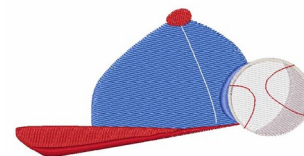

Name: Hat & Ball Machine Embroidery Design

SKU: WD02-JLA_A000429A

Brand: Windmill Designs

Unique Colors: 13 (9 color Stops)

Unique Colors

	Color Name (Color Code)	Manufacturer - Type
	Super White (1001) [No Color Selected]	madeira - rayon
	Dusty Lilac (1263) [No Color Selected]	madeira - rayon
	Crocus (286)	Exquisite - Polyester 1000m

Complete Color Sequence

#		Color Name (Color Code)	Manufacturer - Type
1		Super White (1001) [No Color Selected]	madeira - rayon
2		Super White (1001) [No Color Selected]	madeira - rayon
3		Crocus (286)	Exquisite - Polyester 1000m