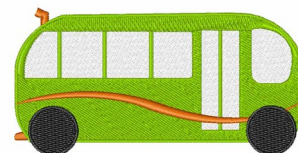

Name: Green Bus Machine Embroidery Design

SKU: WD02-JLA_A000426A

Brand: Windmill Designs

Unique Colors: 13 (5 color Stops)

Unique Colors

	Color Name (Color Code)	Manufacturer - Type
	Super White (1001) [No Color Selected]	madeira - rayon
	Dusty Lilac (1263) [No Color Selected]	madeira - rayon
	Crocus (286)	Exquisite - Polyester 1000m

Complete Color Sequence

#		Color Name (Color Code)	Manufacturer - Type
1		Super White (1001) [No Color Selected]	madeira - rayon
2		Super White (1001) [No Color Selected]	madeira - rayon
3		Crocus (286)	Exquisite - Polyester 1000m