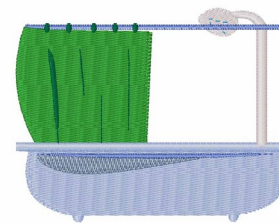

Name: Shower Bathroom Machine Embroidery Design

SKU: WD02-JLA_A000421A

Brand: Windmill Designs

Unique Colors: 13 (7 color Stops)

Unique Colors

	Color Name (Color Code)	Manufacturer - Type
	Super White (1001) [No Color Selected]	madeira - rayon
	Dusty Lilac (1263) [No Color Selected]	madeira - rayon
	Crocus (286)	Exquisite - Polyester 1000m

Complete Color Sequence

#		Color Name (Color Code)	Manufacturer - Type
1		Super White (1001) [No Color Selected]	madeira - rayon
2		Super White (1001) [No Color Selected]	madeira - rayon
3		Crocus (286)	Exquisite - Polyester 1000m