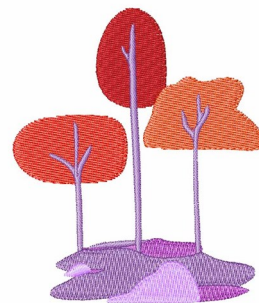

Name: Landscape Trees

SKU: WD02-JLA_A000420B

Brand: Windmill Designs

Unique Colors: 13 (6 color Stops)

Unique Colors

	Color Name (Color Code)	Manufacturer - Type
	Super White (1001) [No Color Selected]	madeira - rayon
	Dusty Lilac (1263) [No Color Selected]	madeira - rayon
	Crocus (286)	Exquisite - Polyester 1000m

Complete Color Sequence

#		Color Name (Color Code)	Manufacturer - Type
1		Super White (1001) [No Color Selected]	madeira - rayon
2		Super White (1001) [No Color Selected]	madeira - rayon
3		Crocus (286)	Exquisite - Polyester 1000m