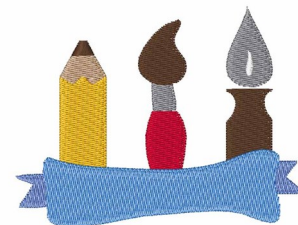

Name: Art Tools

SKU: WD02-JLA_A000418A

Brand: Windmill Designs

Unique Colors: 13 (8 color Stops)

Unique Colors

	Color Name (Color Code)	Manufacturer - Type
	Super White (1001) [No Color Selected]	madeira - rayon
	Dusty Lilac (1263) [No Color Selected]	madeira - rayon
	Crocus (286)	Exquisite - Polyester 1000m

Complete Color Sequence

#		Color Name (Color Code)	Manufacturer - Type
1		Super White (1001) [No Color Selected]	madeira - rayon
2		Super White (1001) [No Color Selected]	madeira - rayon
3		Crocus (286)	Exquisite - Polyester 1000m