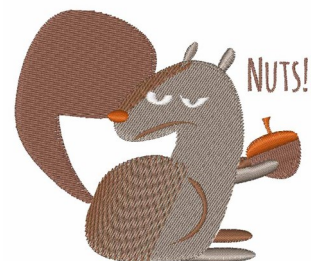

Name: Squirrel Nuts! Machine Embroidery Design

SKU: WD02-JLA_A000410C

Brand: Windmill Designs

Unique Colors: 13 (6 color Stops)

Unique Colors

	Color Name (Color Code)	Manufacturer - Type
	Super White (1001) [No Color Selected]	madeira - rayon
	Dusty Lilac (1263) [No Color Selected]	madeira - rayon
	Crocus (286)	Exquisite - Polyester 1000m