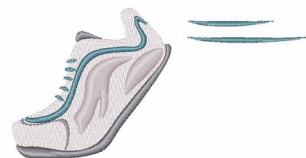

Name: Running Shoes

SKU: WD02-JLA_A000406A

Brand: Windmill Designs

Unique Colors: 13 (4 color Stops)

Unique Colors

	Color Name (Color Code)	Manufacturer - Type
	Super White (1001) [No Color Selected]	madeira - rayon
	Dusty Lilac (1263) [No Color Selected]	madeira - rayon
	Crocus (286)	Exquisite - Polyester 1000m

Complete Color Sequence

#		Color Name (Color Code)	Manufacturer - Type
1		Super White (1001) [No Color Selected]	madeira - rayon
2		Super White (1001) [No Color Selected]	madeira - rayon
3		Crocus (286)	Exquisite - Polyester 1000m