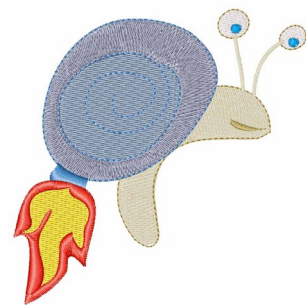

Name: Flame Snail

SKU: WD02-JLA_A000405A

Brand: Windmill Designs

Unique Colors: 13 (10 color Stops)

Unique Colors

	Color Name (Color Code)	Manufacturer - Type
	Super White (1001) [No Color Selected]	madeira - rayon
	Dusty Lilac (1263) [No Color Selected]	madeira - rayon
	Crocus (286)	Exquisite - Polyester 1000m

Complete Color Sequence

#		Color Name (Color Code)	Manufacturer - Type
1		Super White (1001) [No Color Selected]	madeira - rayon
2		Super White (1001) [No Color Selected]	madeira - rayon
3		Crocus (286)	Exquisite - Polyester 1000m