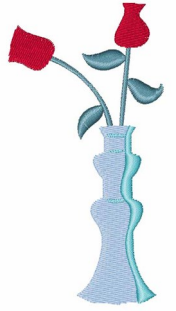

Name: Roses Vase

SKU: WD02-JLA_A000402B

Brand: Windmill Designs

Unique Colors: 13 (5 color Stops)

Unique Colors

	Color Name (Color Code)	Manufacturer - Type
	Super White (1001) [No Color Selected]	madeira - rayon
	Dusty Lilac (1263) [No Color Selected]	madeira - rayon
	Crocus (286)	Exquisite - Polyester 1000m

Complete Color Sequence

#		Color Name (Color Code)	Manufacturer - Type
1		Super White (1001) [No Color Selected]	madeira - rayon
2		Super White (1001) [No Color Selected]	madeira - rayon
3		Crocus (286)	Exquisite - Polyester 1000m