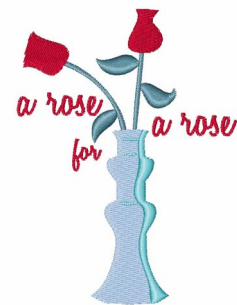

**Name:** Rose for Rose Machine Embroidery Design

**SKU:** WD02-JLA\_A000402A

**Brand:** Windmill Designs

**Unique Colors:** 13 (4 color Stops)