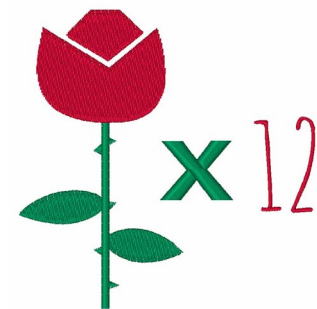

Name: Roses x 12 Machine Embroidery Design

SKU: WD02-JLA_A000400B

Brand: Windmill Designs

Unique Colors: 13 (2 color Stops)

Unique Colors

	Color Name (Color Code)	Manufacturer - Type
	Super White (1001) [No Color Selected]	madeira - rayon
	Dusty Lilac (1263) [No Color Selected]	madeira - rayon
	Crocus (286)	Exquisite - Polyester 1000m