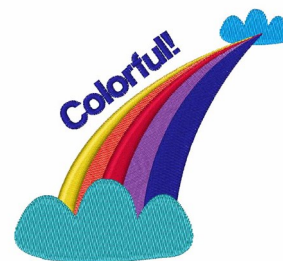

Name: Colorful Rainbow Machine Embroidery Design

SKU: WD02-JLA_A000396B

Brand: Windmill Designs

Unique Colors: 13 (8 color Stops)

Unique Colors

	Color Name (Color Code)	Manufacturer - Type
	Super White (1001) [No Color Selected]	madeira - rayon
	Dusty Lilac (1263) [No Color Selected]	madeira - rayon
	Crocus (286)	Exquisite - Polyester 1000m