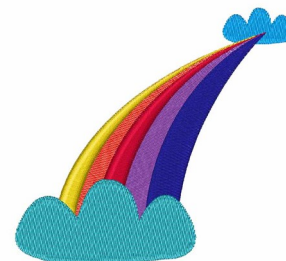

Name: Rainbow Sky

SKU: WD02-JLA_A000396A

Brand: Windmill Designs

Unique Colors: 13 (7 color Stops)

Unique Colors

	Color Name (Color Code)	Manufacturer - Type
	Super White (1001) [No Color Selected]	madeira - rayon
	Dusty Lilac (1263) [No Color Selected]	madeira - rayon
	Crocus (286)	Exquisite - Polyester 1000m