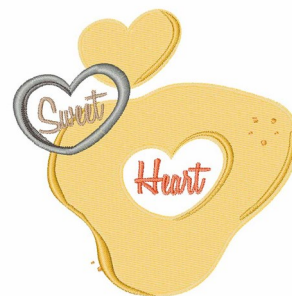

Name: Sweet Heart Machine Embroidery Design

SKU: WD02-JLA_A000390C

Brand: Windmill Designs

Unique Colors: 13 (8 color Stops)

Unique Colors

	Color Name (Color Code)	Manufacturer - Type
	Super White (1001) [No Color Selected]	madeira - rayon
	Dusty Lilac (1263) [No Color Selected]	madeira - rayon
	Crocus (286)	Exquisite - Polyester 1000m