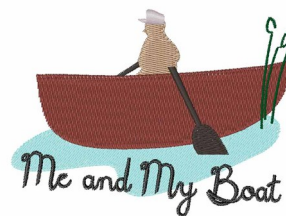

**Name:** My Boat Machine Embroidery Design

**SKU:** WD02-JLA\_A000387B

**Brand:** Windmill Designs

**Unique Colors:** 13 (7 color Stops)