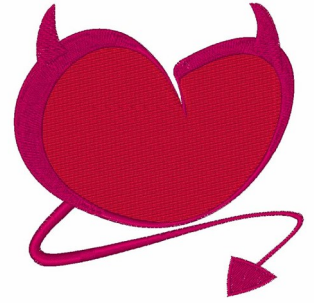

Name: Devil Heart

SKU: WD02-JLA_A000379B

Brand: Windmill Designs

Unique Colors: 13 (2 color Stops)

Unique Colors

	Color Name (Color Code)	Manufacturer - Type
	Super White (1001) [No Color Selected]	madeira - rayon
	Dusty Lilac (1263) [No Color Selected]	madeira - rayon
	Crocus (286)	Exquisite - Polyester 1000m