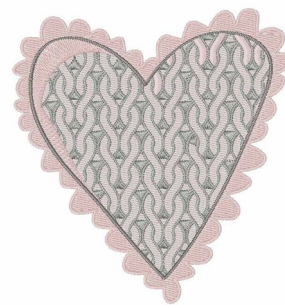

Name: Knit Heart

SKU: WD02-JLA_A000369A

Brand: Windmill Designs

Unique Colors: 13 (5 color Stops)

Unique Colors

	Color Name (Color Code)	Manufacturer - Type
	Super White (1001) [No Color Selected]	madeira - rayon
	Dusty Lilac (1263) [No Color Selected]	madeira - rayon
	Crocus (286)	Exquisite - Polyester 1000m

Complete Color Sequence

#		Color Name (Color Code)	Manufacturer - Type
1		Super White (1001) [No Color Selected]	madeira - rayon
2		Super White (1001) [No Color Selected]	madeira - rayon
3		Crocus (286)	Exquisite - Polyester 1000m