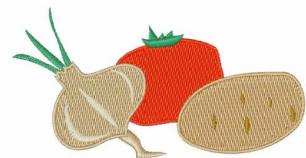

**Name:** Vegetables Machine Embroidery Design

**SKU:** WD02-JLA\_A000365A

**Brand:** Windmill Designs

**Unique Colors:** 13 (6 color Stops)

## Unique Colors

	<b>Color Name (Color Code)</b>	<b>Manufacturer - Type</b>
	Super White (1001) [No Color Selected]	madeira - rayon
	Dusty Lilac (1263) [No Color Selected]	madeira - rayon
	Crocus (286)	Exquisite - Polyester 1000m