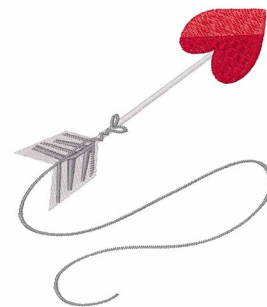

Name: Cupid Arrow Machine Embroidery Design

SKU: WD02-JLA_A000358A

Brand: Windmill Designs

Unique Colors: 13 (4 color Stops)

Unique Colors

	Color Name (Color Code)	Manufacturer - Type
	Super White (1001) [No Color Selected]	madeira - rayon
	Dusty Lilac (1263) [No Color Selected]	madeira - rayon
	Crocus (286)	Exquisite - Polyester 1000m

Complete Color Sequence

#		Color Name (Color Code)	Manufacturer - Type
1		Super White (1001) [No Color Selected]	madeira - rayon
2		Super White (1001) [No Color Selected]	madeira - rayon
3		Crocus (286)	Exquisite - Polyester 1000m