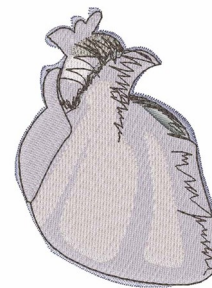

Name: Sketch Heart Machine Embroidery Design

SKU: WD02-JLA_A000355A

Brand: Windmill Designs

Unique Colors: 13 (7 color Stops)

Unique Colors

	Color Name (Color Code)	Manufacturer - Type
	Super White (1001) [No Color Selected]	madeira - rayon
	Dusty Lilac (1263) [No Color Selected]	madeira - rayon
	Crocus (286)	Exquisite - Polyester 1000m

Complete Color Sequence

#		Color Name (Color Code)	Manufacturer - Type
1		Super White (1001) [No Color Selected]	madeira - rayon
2		Super White (1001) [No Color Selected]	madeira - rayon
3		Crocus (286)	Exquisite - Polyester 1000m