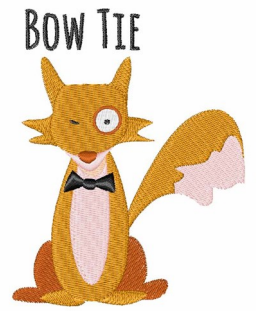

Name: Bow Tie Fox

SKU: WD02-JLA_A000351B

Brand: Windmill Designs

Unique Colors: 13 (8 color Stops)

Unique Colors

| | Color Name (Color Code) | Manufacturer - Type |
|--|--|-----------------------------|
| | Super White (1001) [No Color Selected] | madeira - rayon |
| | Dusty Lilac (1263) [No Color Selected] | madeira - rayon |
| | Crocus (286) | Exquisite - Polyester 1000m |

Complete Color Sequence

| # | | Color Name (Color Code) | Manufacturer - Type |
|---|---|--|--------------------------------|
| 1 |  | Super White (1001) [No Color Selected] | madeira - rayon |
| 2 |  | Super White (1001) [No Color Selected] | madeira - rayon |
| 3 |  | Crocus (286) | Exquisite - Polyester 1000m |