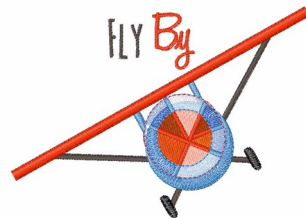

Name: Fly By Machine Embroidery Design

SKU: WD02-JLA_A000349C

Brand: Windmill Designs

Unique Colors: 13 (18 color Stops)

Unique Colors

	Color Name (Color Code)	Manufacturer - Type
	Super White (1001) [No Color Selected]	madeira - rayon
	Dusty Lilac (1263) [No Color Selected]	madeira - rayon
	Crocus (286)	Exquisite - Polyester 1000m