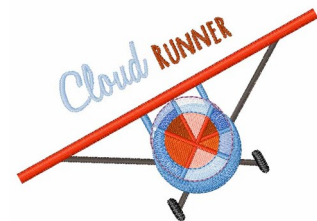

Name: Cloud Runner Machine Embroidery Design

SKU: WD02-JLA_A000349B

Brand: Windmill Designs

Unique Colors: 13 (18 color Stops)

Unique Colors

	Color Name (Color Code)	Manufacturer - Type
	Super White (1001) [No Color Selected]	madeira - rayon
	Dusty Lilac (1263) [No Color Selected]	madeira - rayon
	Crocus (286)	Exquisite - Polyester 1000m