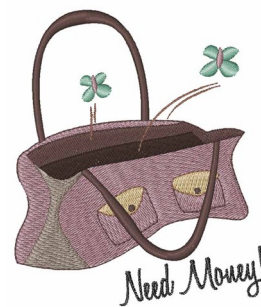

**Name:** Need Money Machine Embroidery Design

**SKU:** WD02-JLA\_A000342B

**Brand:** Windmill Designs

**Unique Colors:** 13 (10 color Stops)