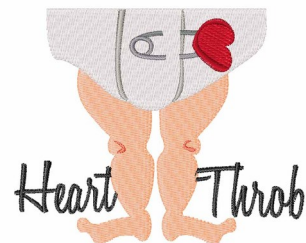

Name: Heart Throb Machine Embroidery Design

SKU: WD02-JLA_A000336B

Brand: Windmill Designs

Unique Colors: 13 (9 color Stops)

Unique Colors

	Color Name (Color Code)	Manufacturer - Type
	Super White (1001) [No Color Selected]	madeira - rayon
	Dusty Lilac (1263) [No Color Selected]	madeira - rayon
	Crocus (286)	Exquisite - Polyester 1000m