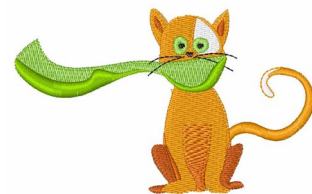

Name: Scarf Cat Machine Embroidery Design

SKU: WD02-JLA_A000328A

Brand: Windmill Designs

Unique Colors: 13 (7 color Stops)

Unique Colors

	Color Name (Color Code)	Manufacturer - Type
	Super White (1001) [No Color Selected]	madeira - rayon
	Dusty Lilac (1263) [No Color Selected]	madeira - rayon
	Crocus (286)	Exquisite - Polyester 1000m

Complete Color Sequence

#		Color Name (Color Code)	Manufacturer - Type
1		Super White (1001) [No Color Selected]	madeira - rayon
2		Super White (1001) [No Color Selected]	madeira - rayon
3		Crocus (286)	Exquisite - Polyester 1000m