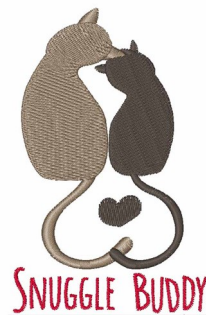

**Name:** Snuggle Buddy Machine Embroidery Design

**SKU:** WD02-JLA\_A000327D

**Brand:** Windmill Designs

**Unique Colors:** 13 (3 color Stops)