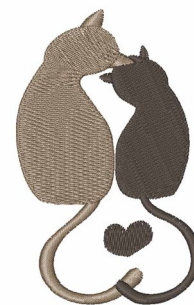

Name: Kitty Cat Machine Embroidery Design

SKU: WD02-JLA_A000327A

Brand: Windmill Designs

Unique Colors: 13 (2 color Stops)

Unique Colors

	Color Name (Color Code)	Manufacturer - Type
	Super White (1001) [No Color Selected]	madeira - rayon
	Dusty Lilac (1263) [No Color Selected]	madeira - rayon
	Crocus (286)	Exquisite - Polyester 1000m

Complete Color Sequence

#		Color Name (Color Code)	Manufacturer - Type
1		Super White (1001) [No Color Selected]	madeira - rayon
2		Super White (1001) [No Color Selected]	madeira - rayon
3		Crocus (286)	Exquisite - Polyester 1000m